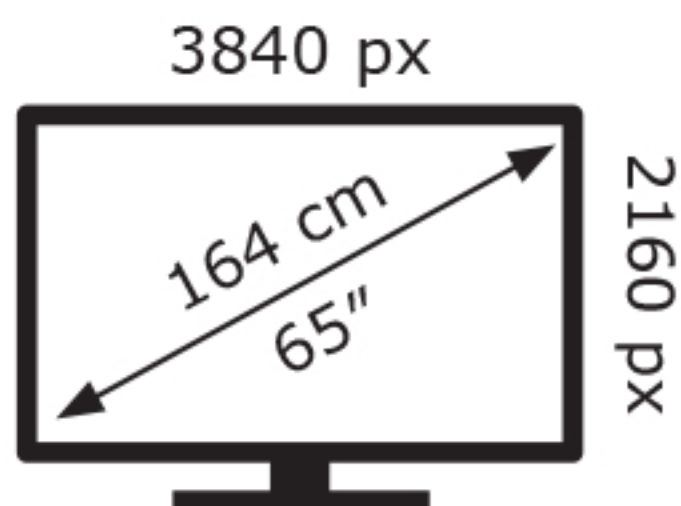

TCL

65P7K-UKX1

95 kWh/1000h

ABCDEF**G**
HDR
160 kWh/1000h

2019/2013

TCL

65P7K-UKX1

95 kWh/1000h