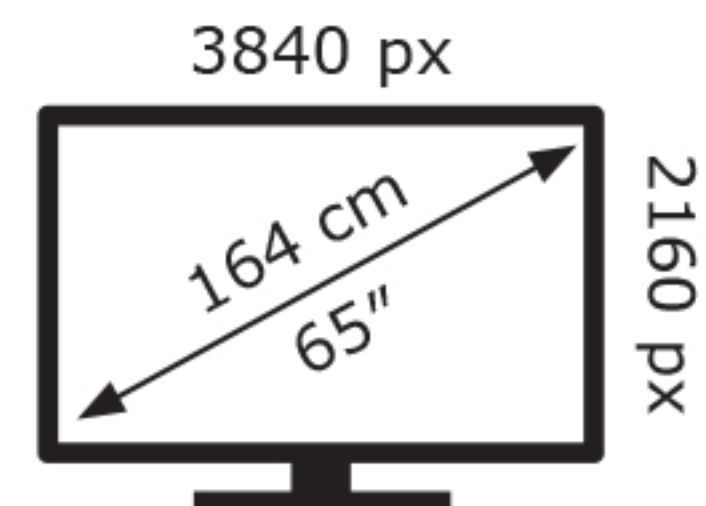

95 kWh/1000h

ABCDEF**G**
HDR
160 kWh/1000h