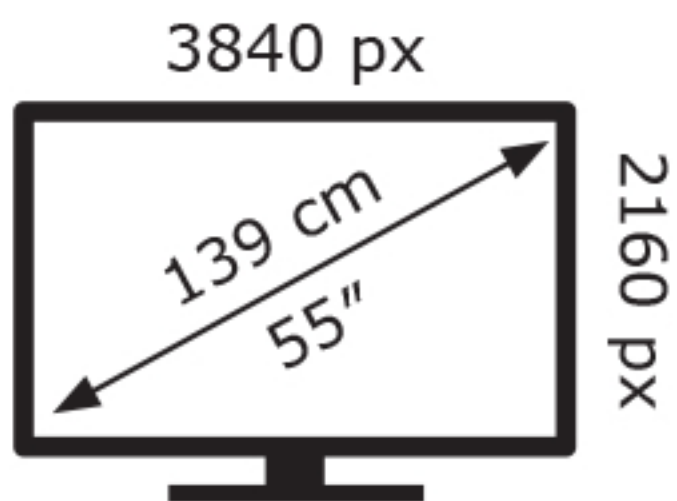

TCL

55P8K-UKX7

64 kWh/1000h

ABCDEF**G**  
**HDR**  
 160 kWh/1000h

2019/2013

TCL

55P8K-UKX7

64 kWh/1000h