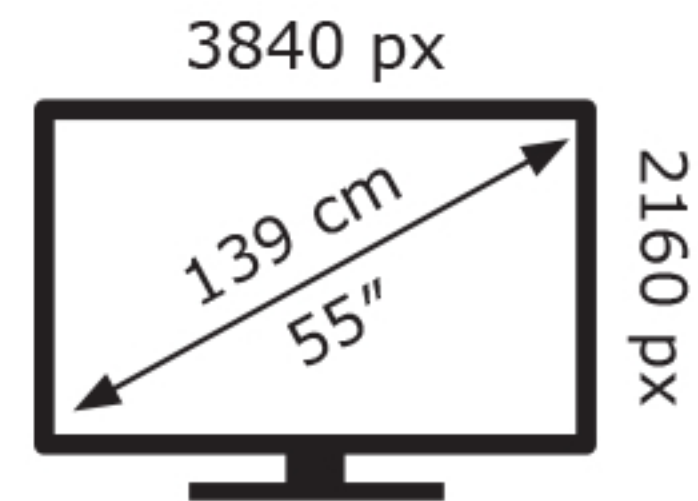

64 kWh/1000h

ABCDEF**G**
HDR
160 kWh/1000h