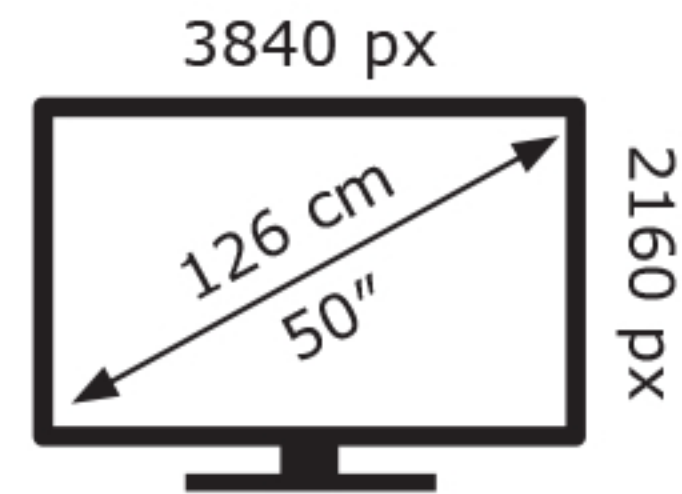

TCL

50P7K-UKX1

65 kWh/1000h

ABCDEF**G**

96 kWh/1000h

2019/2013