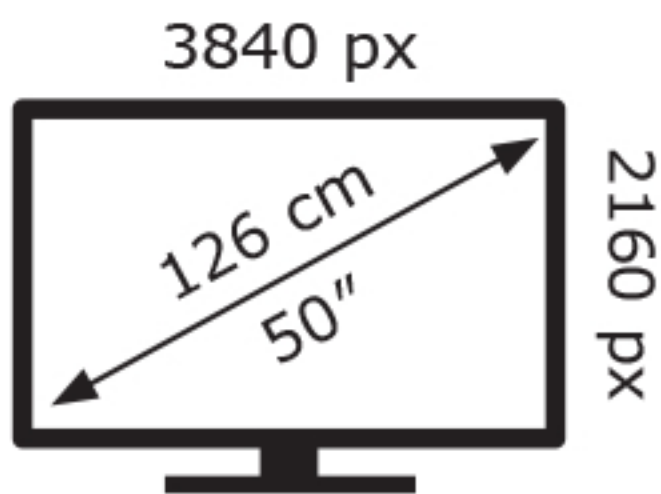

ENERG

TCL

50P7K-UKX1

65 kWh/1000h

ABCDEF**G**

96 kWh/1000h

2019/2013

ENERG