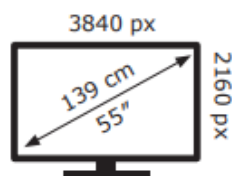

Panasonic

TV-55Z80AEY

77 kWh/1000h

ABCDEF**G**

107 kWh/1000h

2019/2013