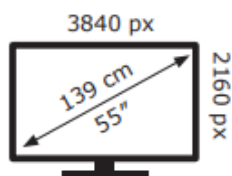

ENERGY

Panasonic

TV-55Z80AEY

77 kWh/1000h

ABCDEF**G**

107 kWh/1000h

2019/2013

ENERGY