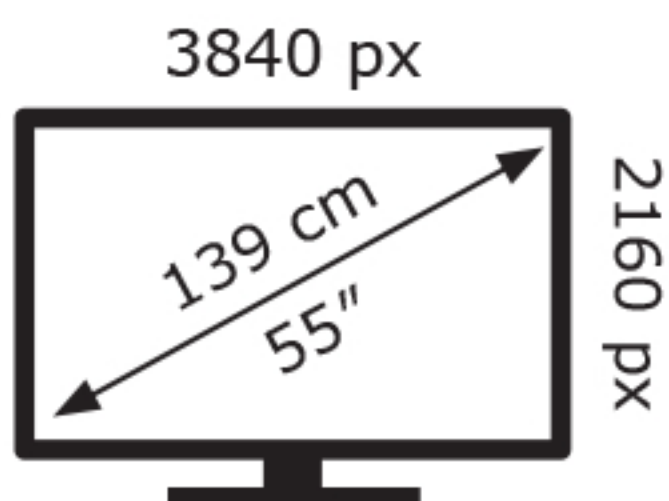

TCL

55P7K-UKX1

73 kWh/1000h

ABCDEF**G**

99 kWh/1000h

2019/2013

TCL

55P7K-UKX1