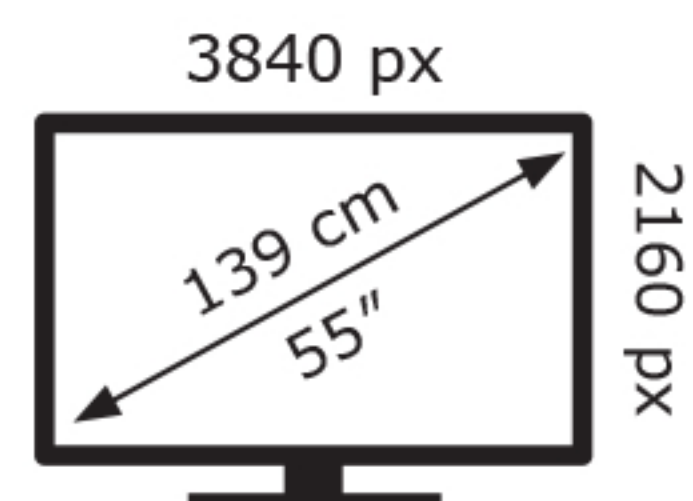

TCL

55P7K-UKX1

73 kWh/1000h

ABCDEF**G**

99 kWh/1000h

2019/2013

TCL

55P7K-UKX1

73 kWh/1000h

ABCDEF**G**

99 kWh/1000h

2019/2013