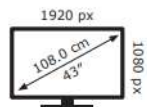

96mm

JVC

LT-43CR350

40 kWh/1000h

ABCD **E**FG
HDR
40 kWh/1000h

2019/2013

96mm

JVC