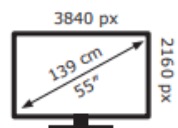

Hisense

55S7NQTUK

75 kWh/1000h

ABCDEF**G**
HDR
130 kWh/1000h

2019/2013

Hisense

55S7NQTUK

75 kWh/1000h