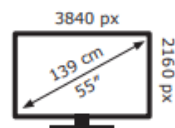

75 kWh/1000h

ABCDEF**G**
HDR
130 kWh/1000h