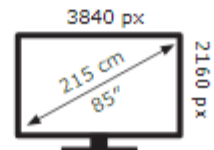

Energy Label for customers in
England, Scotland and Wales

Energy Label for customers in
Republic of Ireland and
Northern Ireland

TCL

85C855KX1

134 kWh/1000h

ABCDEF**G**
HDR
412 kWh/1000h

2019/2013

TCL