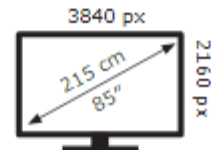

134 kWh/1000h

ABCDEF**G**
HDR
412 kWh/1000h