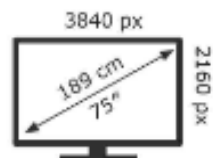

Energy Label for customers in
England, Scotland and Wales

Energy Label for customers in
Republic of Ireland and
Northern Ireland

TCL 75C855X1

125 kWh/1000h

ABCDEF**G**
HDR
375 kWh/1000h

2019/2013

TCL 75C855KX1