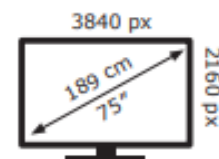

125 kWh/1000h

ABCDEF**G**
HDR
375 kWh/1000h