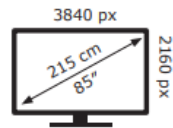

PHILIPS

85PUS8309/12

129 kWh/1000h

ABCDEF**G**
HDR
282 kWh/1000h

2019/2013

PHILIPS

85PUS8309/12

129 kWh/1000h