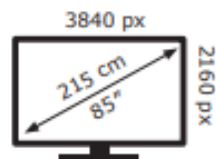

Energy Label for customers in
England, Scotland and Wales

Energy Label for customers in
Republic of Ireland and
Northern Ireland

TCL

85C855KX1

134 kWh/1000h

ABCDEF**G**
HDR
412 kWh/1000h

2019/2013

TCL