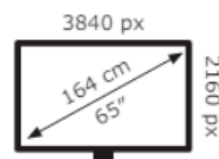

102 kWh/1000h

ABCDEF**G**
HDR
350 kWh/1000h