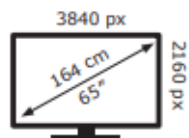

SONY

K-65XR90

80 kWh/1000h

ABCDEF**G**
HDR
124 kWh/1000h

2019/2013

SONY

K-65XR90

80 kWh/1000h