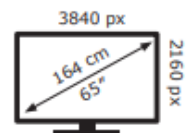

80 kWh/1000h

ABCDEF**G**
HDR
124 kWh/1000h