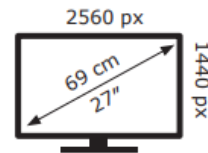

Energy Label for customers in
England, Scotland and Wales

Energy Label for customers in
Republic of Ireland and
Northern Ireland

MSI

MAG 274QRF QD E2
MONSTER HUNTER

26 kWh/1000h

ABCDEF**G**

36 kWh/1000h

2019/2013

MSI

MAG 274QRF QD E2
MONSTER HUNTER

26 kWh/1000h

ABCDEF**G**

36 kWh/1000h

2019/2013