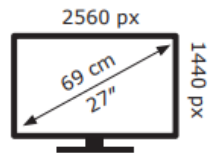

Energy Label for customers in  
England, Scotland and Wales

Energy Label for customers in  
Republic of Ireland and  
Northern Ireland

MSI

MAG 274QRF QD E2  
MONSTER HUNTER

**26** kWh/1000h

ABCDEF**G**

**36** kWh/1000h