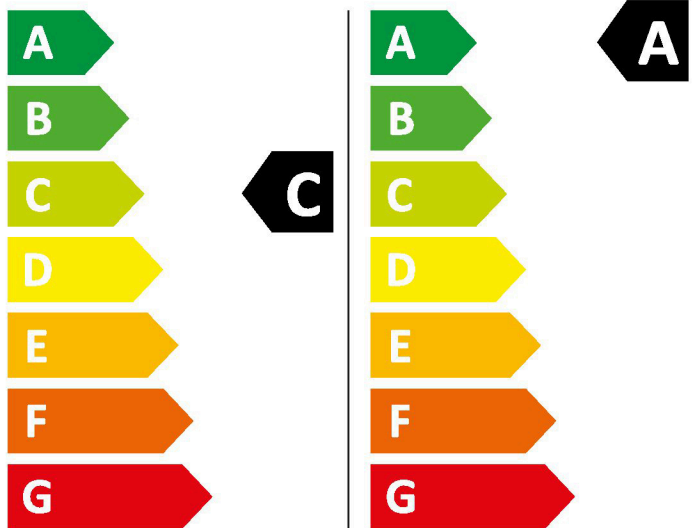

HOTPOINT

NDD 86448 WDA UK

253 kWh/100

38 kWh/100
6,0 kg

8,0 kg
48 L

48 L
10:15

3:38

2019/2014