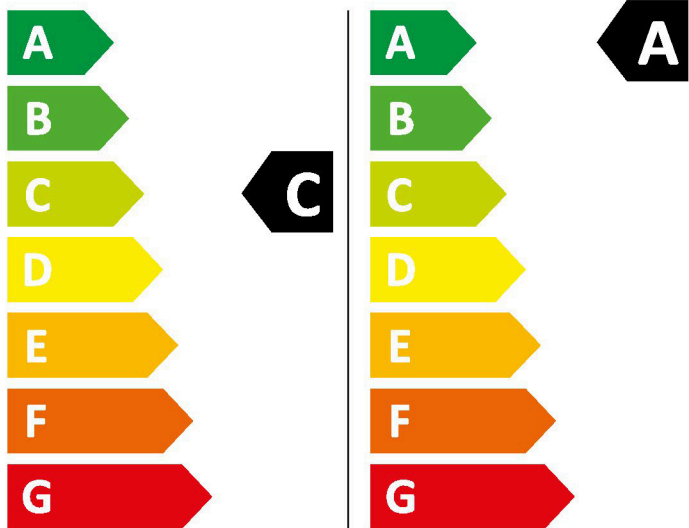

HOTPOINT

NDD 86448 WDA UK

253 kWh/100

38 kWh/100
6,0 kg

8,0 kg
48 L

48 L
10:15

3:38

2019/2014