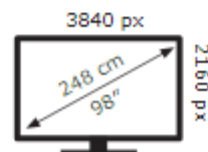

Energy Label for customers in
England, Scotland and Wales

Energy Label for customers in
**Republic of Ireland and
Northern Ireland**

TCL

98C855KX1

170 kWh/1000h

ABCDEF**G**

470 kWh/1000h

2019/2013

TCL

98C855KX1

170 kWh/1000h

ABCDEF**G**

470 kWh/1000h

2019/2013