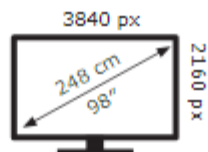

Energy Label for customers in
England, Scotland and Wales

Energy Label for customers in
**Republic of Ireland and
Northern Ireland**

TCL

98C855KX1

170 kWh/1000h

ABCDEF**G**

470 kWh/1000h

2019/2013