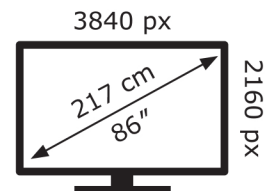

169 kWh/1000h

ABCDEF**G**
HDR
256 kWh/1000h