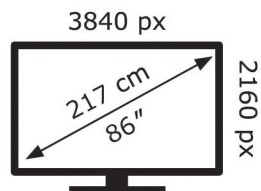

LG Electronics

86UR75006LB

169 kWh/1000h

ABCDEF**G**
HDR
256 kWh/1000h

2019/2013

LG Electronics

86UR75006LB

169 kWh/1000h