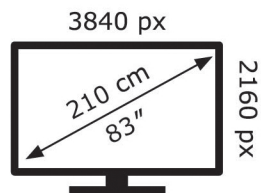

LG Electronics

OLED83B46LA

138 kWh/1000h

ABCDEF**G**
HDR
268 kWh/1000h

2019/2013

LG Electronics

OLED83B46LA

138 kWh/1000h