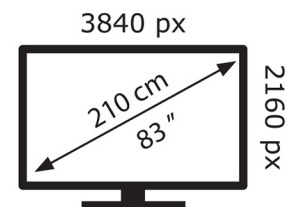

138 kWh/1000h

ABCDEF**G**
HDR
268 kWh/1000h