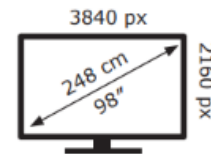

199 kWh/1000h

ABCDEF**G**
HDR
366 kWh/1000h