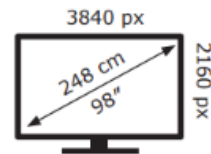

Energy Label for customers in
England, Scotland and Wales

Energy Label for customers in
Republic of Ireland and
Northern Ireland

LG Electronics 98QNED89T6A

199 kWh/1000h

ABCDEF**G**
HDR
366 kWh/1000h

2019/2013