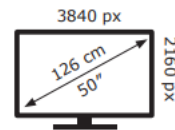

65 kWh/1000h

ABCDEF**G**
HDR
99 kWh/1000h