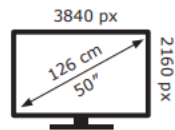

LG Electronics

50UR75006LK

65 kWh/1000h

ABCDEF**G**
HDR
99 kWh/1000h

2019/2013

LG Electronics

50UR75006LK

65 kWh/1000h