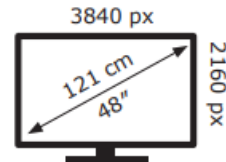

65 kWh/1000h

ABCDEF**G**
HDR
115 kWh/1000h