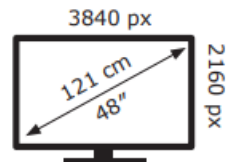

LG Electronics

OLED48B46LA

**65** kWh/1000h

ABCDEF**G**  
**HDR**  
**115** kWh/1000h

2019/2013

LG Electronics

OLED48B46LA

**65** kWh/1000h