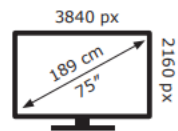

LG Electronics

75UR75006LK

127 kWh/1000h

ABCDEF**G**
HDR
190 kWh/1000h

2019/2013

LG Electronics

75UR75006LK

127 kWh/1000h