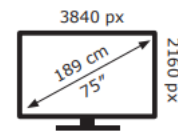

127 kWh/1000h

ABCDEF**G**
HDR
190 kWh/1000h