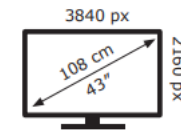

54 kWh/1000h

ABCDEF**G**
HDR
83 kWh/1000h