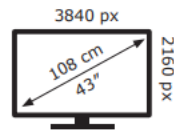

LG Electronics

43UR75006LK

54 kWh/1000h

ABCDEF**G**
HDR
83 kWh/1000h

2019/2013

LG Electronics

43UR75006LK

54 kWh/1000h