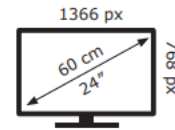

Panasonic

TS-24N30AEY

16 kWh/1000h

2019/2013

Panasonic

TS-24N30AEY

16 kWh/1000h

2019/2013