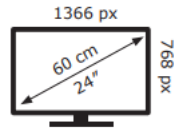

Panasonic

TS-24N30AEY

16 kWh/1000h

2019/2013

Panasonic

TS-24N30AEY

16 kWh/1000h

2019/2013