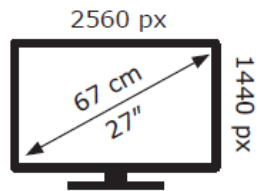

25 kWh/1000h

ABCDEF**G**
HDR
28 kWh/1000h