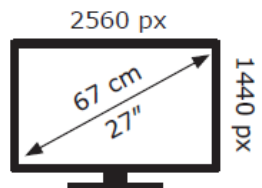

LG Electronics

27GS95QE

25 kWh/1000h

ABCDEF**G**
HDR
28 kWh/1000h

2019/2013

LG Electronics

27GS95QE

25 kWh/1000h