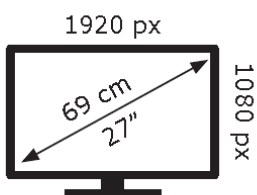

LG Electronics

27TQ625S

**22** kWh/1000h

2019/2013

LG Electronics

27TQ625S

**22** kWh/1000h

2019/2013