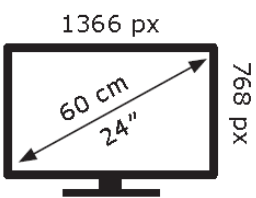

ENERG ⚡

LG Electronics

24TQ520S

18 kWh/1000h

2019/2013

ENERG ⚡

LG Electronics

24TQ520S