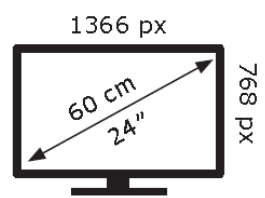

ENERG ⚡

LG Electronics

24TQ520S

18 kWh/1000h

2019/2013

ENERG ⚡

LG Electronics

24TQ520S

18 kWh/1000h

2019/2013