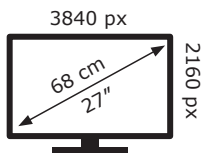

ENERGY

LG Electronics

27UP85NP

26 kWh/1000h

ABCDEF**G**

HDR

49 kWh/1000h

2019/2013