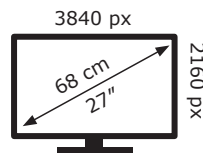

ENERGY

LG Electronics

27UP85NP

26 kWh/1000h

ABCDEF**G**

HDR

49 kWh/1000h

2019/2013