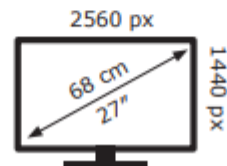

26 kWh/1000h

ABCDEF**G**
HDR
40 kWh/1000h