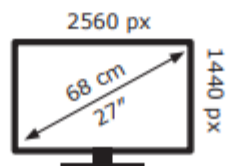

LG Electronics

27GS75Q

26 kWh/1000h

ABCDEF**G**
HDR
40 kWh/1000h

2019/2013

LG Electronics

27GS75Q

26 kWh/1000h