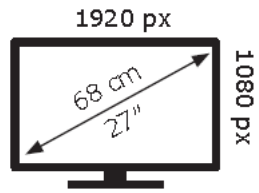

LG Electronics

27GS60F

**22** kWh/1000h

ABCDEF**G**

**25** kWh/1000h

2019/2013