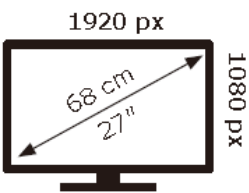

**ENERG** ⚡

LG Electronics

27GS60F

**22** kWh/1000h

ABCDEF**G**

**25** kWh/1000h

2019/2013

**ENERG** ⚡