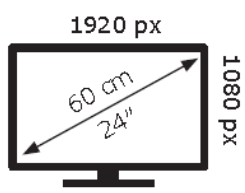

18 kWh/1000h

ABCDEF**G**
HDR
24 kWh/1000h