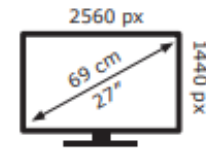

Energy Label for customers in
England, Scotland and Wales

Energy Label for customers in
Republic of Ireland and
Northern Ireland

Lenovo L27h-4A

22 kWh/1000h

2019/2013

Lenovo L27h-4A(D24270QL1)

22 kWh/1000h

2019/2013