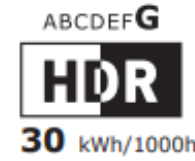

Energy Label for customers in
England, Scotland and Wales

Energy Label for customers in
Republic of Ireland and
Northern Ireland

Lenovo L27h-4A

22 kWh/1000h

2019/2013

Lenovo L27h-4A(D24270QL1)

22 kWh/1000h

2019/2013