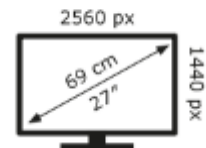

Energy Label for customers in
England, Scotland and Wales

Energy Label for customers in
Republic of Ireland and
Northern Ireland

Lenovo L27h-4A

22 kWh/1000h

2019/2013

Lenovo L27h-4A(D24270QL1)

22 kWh/1000h

2019/2013