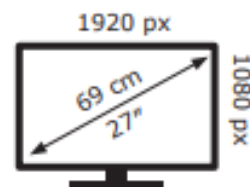

Lenovo

L27i-4A(A24270FL0)

16 kWh/1000h

2019/2013

Lenovo

L27i-4A(A24270FL0)

16 kWh/1000h

2019/2013