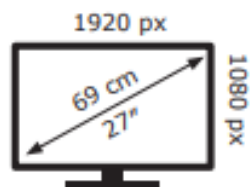

Lenovo

L27i-4A(A24270FL0)

16 kWh/1000h

2019/2013

Lenovo

L27i-4A(A24270FL0)

16 kWh/1000h

2019/2013