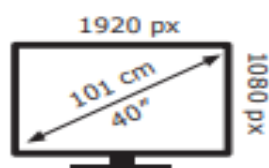

Energy Label for customers in
England, Scotland and Wales

ENERG ⚡

Sharp

2T-C40GDx

29 kWh/1000h

ABCDEF**G**

HDR

53 kWh/1000h