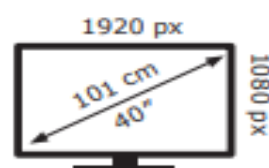

29 kWh/1000h

ABCDEF**G**

HDR

53 kWh/1000h