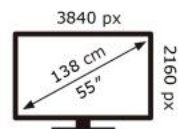

SAMSUNG

UE55CU7020K

84 kWh/1000h

ABCDEF **G**

116 kWh/1000h

2019/2013

SAMSUNG

UE55CU7020K

84 kWh/1000h

ABCDEF **G**

116 kWh/1000h

2019/2013