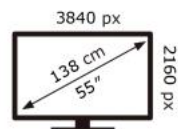

SAMSUNG

UE55CU7020K

84 kWh/1000h

ABCDEF **G**

116 kWh/1000h

2019/2013

SAMSUNG

UE55CU7020K