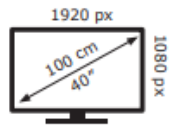

Panasonic

TB-40S4SAEZ

37 kWh/1000h

ABCDEF**G**
HDR
67 kWh/1000h

ET102/6102

Panasonic

TB-40S4SAEZ

37 kWh/1000h