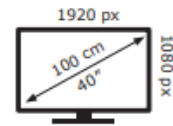

37 kWh/1000h

ABCDEF**G**
HDR
67 kWh/1000h