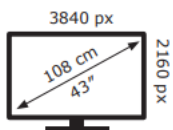

TCL

43PF650KX1

45 kWh/1000h

ABCDEF**G**
HDR
65 kWh/1000h

2019/2013

TCL

43PF650KX1

45 kWh/1000h