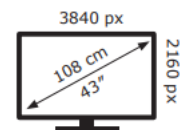

45 kWh/1000h

ABCDEF**G**
HDR
65 kWh/1000h