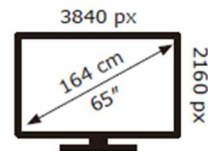

90 kWh/1000h

ABCDEF**G**
HDR
128 kWh/1000h