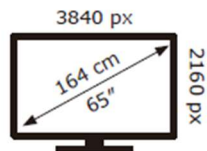

TCL

65PF650KX1

90 kWh/1000h

ABCDEF**G**
HDR
128 kWh/1000h

2019/2013

TCL

65PF650KX1

90 kWh/1000h