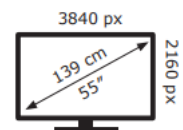

70 kWh/1000h

ABCDEF**G**
HDR
95 kWh/1000h