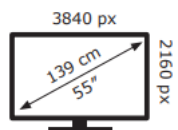

TCL

55PF650KX1

70 kWh/1000h

ABCDEF**G**
HDR
95 kWh/1000h

2019/2013

TCL

55PF650KX1

70 kWh/1000h