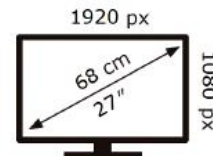

21 kWh/1000h