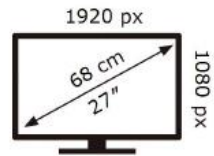

ENERG ⚡

SAMSUNG

S27D366GAU

21 kWh/1000h

2019/2013

ENERG ⚡

SAMSUNG

S27D366GAU