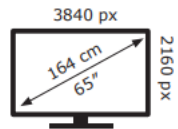

Panasonic

TV-65Z85AEB

104 kWh/1000h

ABCDEF**G**
HDR
130 kWh/1000h

2019/2013

Panasonic

TV-65Z85AEB

104 kWh/1000h