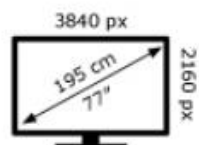

Energy Label for customers in
England, Scotland and Wales

Energy Label for customers in
**Republic of Ireland and
Northern Ireland**

Panasonic TV-77Z93AEB

147 kWh/1000h

ABCDEF**G**
HDR
230 kWh/1000h

2019/2013