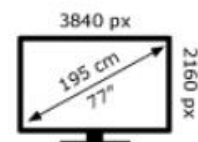

147 kWh/1000h

ABCDEF**G**
HDR
230 kWh/1000h