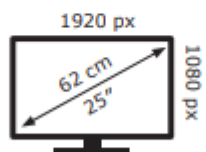

Cooler Master

GA2501

18 kWh/1000h

2019/2013

Cooler Master

GA2501

18 kWh/1000h

2019/2013