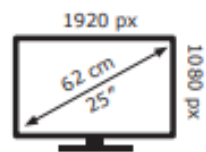

Cooler Master

GA2501

18 kWh/1000h

2019/2013

Cooler Master

GA2501

18 kWh/1000h

2019/2013