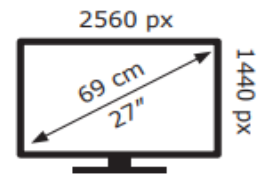

Cooler Master

GA2711

26 kWh/1000h

ABCDEF**G**

29 kWh/1000h

2019/2013

Cooler Master

GA2711

26 kWh/1000h

ABCDEF**G**

29 kWh/1000h

2019/2013