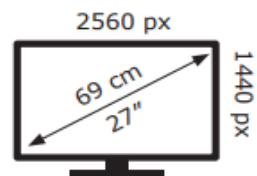

Cooler Master

GA2711

26 kWh/1000h

ABCDEF**G**

29 kWh/1000h

2019/2013

Cooler Master

GA2711