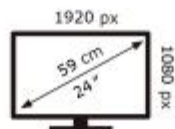

Energy Label for customers in England, Scotland and Wales

Energy Label for customers in Republic of Ireland and Northern Ireland

SAMSUNG

S24D360GAU

17 kWh/1000h

ET00/6100

SAMSUNG

S24D360GAU