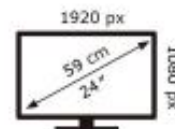

17 kWh/1000h