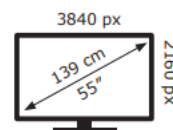

61 kWh/1000h

ABCDEF**G**
HDR
107 kWh/1000h