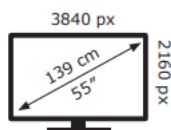

PHILIPS

55PUS7009/12

61 kWh/1000h

ABCDEF**G**
HDR
107 kWh/1000h

2019/2013

PHILIPS

55PUS7009/12

61 kWh/1000h