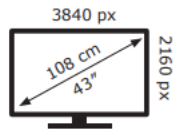

PHILIPS

43PUS7009/12

40 kWh/1000h

ABCDEF**G**
HDR
74 kWh/1000h

2019/2013

PHILIPS

43PUS7009/12

40 kWh/1000h