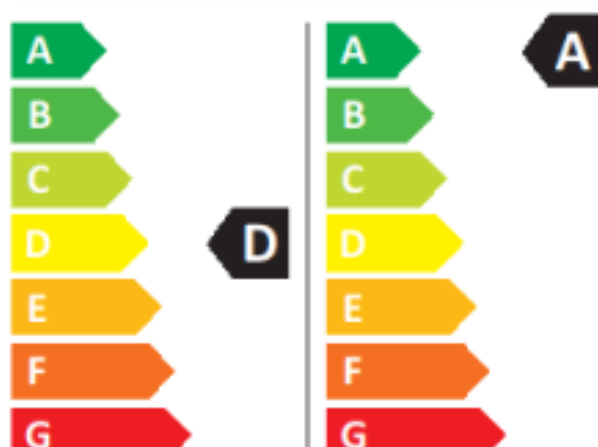

Energy Label for customers in
England, Scotland and Wales

Energy Label for customers in
Republic of Ireland and
Northern Ireland

SAMSUNG

WD90DG6B85BE

308 kWh/1000

44 kWh/1000

6,0 kg  9,0 kg

90 L  50 L

7:32  3:48

AB CDEFG

72 dB
A B C D

4182/13102

SAMSUNG

WD90DG6B85BE

308 kWh/1000

44 kWh/1000