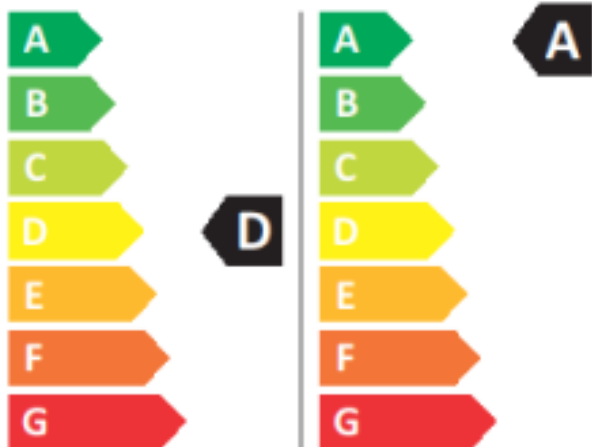

Energy Label for customers in
England, Scotland and Wales

Energy Label for customers in
Republic of Ireland and
Northern Ireland

SAMSUNG

WD90DG6B85BE

308 kWh/1000

44 kWh/1000

6,0 kg  9,0 kg

90 L  50 L

7:32  3:48

AB CDEFG

72 dB
A B C D

4182/13102

SAMSUNG

WD90DG6B85BE

308 kWh/1000

44 kWh/1000