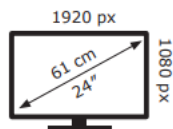

PHILIPS

241V8LAB

18 kWh/1000h

2019/2013

PHILIPS

241V8LAB

18 kWh/1000h

2019/2013