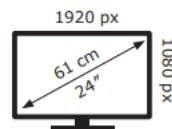

PHILIPS

241V8LAB

18 kWh/1000h

2019/2013

PHILIPS

241V8LAB

18 kWh/1000h

2019/2013