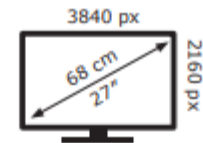

26 kWh/1000h

ABCDEF**G**
HDR
34 kWh/1000h