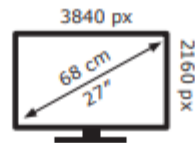

Energy Label for customers in  
England, Scotland and Wales

Energy Label for customers in  
Republic of Ireland and  
Northern Ireland

LG Electronics 27US500

**26** kWh/1000h

ABCDEF**G**  
**HDR**  
34 kWh/1000h