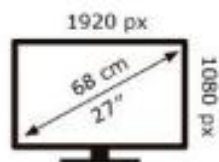

Energy Label for customers in
England, Scotland and Wales

Energy Label for customers in
Republic of Ireland and
Northern Ireland

SAMSUNG

S27DM500EU

23 kWh/1000h

ABCDEF **G**
HDR
32 kWh/1000h

2012/9/2013

SAMSUNG