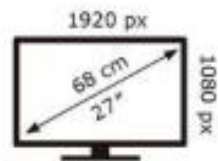

23 kWh/1000h

ABCDEF **G**
HDR
32 kWh/1000h